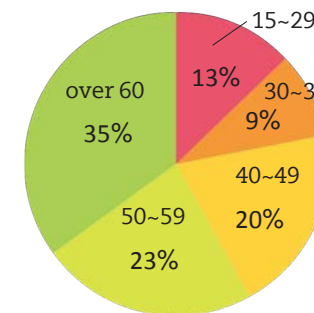

AGE GROUP

Source: "MAGASCENE 2019, Tokyo," Video Research Ltd.

ADVERTISING RATES

Position	Color	Space	Rate	Discount Rate	Size(W×D)mm
2nd cover (2-page spread)	4	2 pages	¥2,800,000	¥2,700,000	420 × 284
Inside 2nd cover (2-page spread)	4	2 pages	¥2,650,000	¥2,550,000	420 × 284
3rd cover	4	1 page	¥1,350,000	¥1,250,000	210 × 284
Back cover	4	1 page	¥2,000,000	¥1,850,000	200 × 270
Offset	4	1 page	¥1,300,000	¥1,200,000	210 × 284
Offset (center spread)	4	2 pages	¥2,650,000	¥2,550,000	420 × 284
Offset (the first single page)	4	1 page	¥1,500,000	¥1,400,000	210 × 284
Offset (the second single page)	4	1 page	¥1,500,000	¥1,400,000	210 × 284
Offset (the 3rd single page)	4	1 page	¥1,400,000	¥1,300,000	210 × 284
Offset (the 4th single page)	4	1 page	¥1,350,000	¥1,250,000	210 × 284
Offset	1	1 page.	¥900,000	¥850,000	210 × 284

GENERAL INFORMATION

1. All bleed (Approximately 10mm bleed on each 4 side must be included in the ad image supplied from you.)
2. Booking deadline: 60 days prior to the publication date
3. Copy deadline: 25 days prior to the publication date
4. All ads must be submitted in the digital format. Please ask your Asahi Shimbun representative for details.
5. Discount rates are applied if you place an insertion order for at least 6 placements of ads (1 placement per month) for 6 months and over.
6. Cancellation after the closing date will not be accepted.
7. An advertisement must comply with The Asahi Shimbun's Advertising Acceptability Standards. The advertiser assumes liability for all content of advertisement printed.
8. The manuscript is required to be made of PDF data.
9. Corner marks are needed in the manuscript. Corner marks are composed of trim marks (printed size) and bleed marks (printed size + each side 3mm). Ground color should reach bleed marks. Corner marks and all ground color should be displayed in the manuscript.

CIRCULATION

83,692

(Average circulation numbers certified by The Printers' Association of Japan, Jul.-Sep. 2020)

FORMAT

210mm wide × 284mm deep / Modified A4 size

DISTRIBUTION AREA

Nationwide

COVER PRICE (Tax included)

JPY 400

DATE OF PUBLICATION

Every Monday (Cover date is 7 days prior to the publication date)