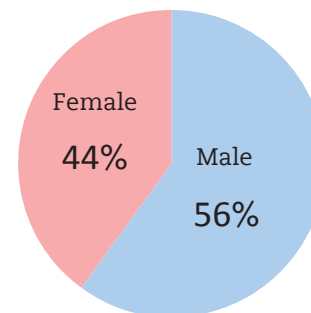

READERSHIP

GENDER